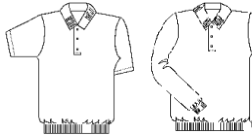

Unisex Banded Bottom Knit Polo Shirts

White or Light Blue with Logo