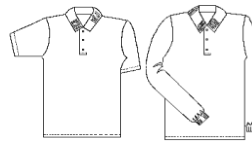

V-Neck Cardigan with Pockets

Navy Blue with Logo

Youth	Adult S-XL	2XL-3XL
\$34.00	\$40.00	\$46.00

V-Neck Pullover Sweater

Navy Blue with Logo

Youth	Adult S-XL	2XL-3XL
\$29.00	\$34.00	\$41.00

Girls' Crew Neck Cardigan Sweater

Navy Blue with Logo

#6000/1105

#4917 - Fine Gauge

Youth	Adult S-XL	2XL-3XL
\$30.00	\$35.00	\$41.00
\$35.00	\$43.00	\$49.00

Fleece Jackets and Vests

1/2 Zip Fleece Jacket - Style #1000

Navy Blue with Logo

Youth	Adult S-XL	2XL-3XL
\$31.00	\$36.00	\$40.00

Knit Polo Shirts

Unisex Smooth Interlock Knit Polo Shirts

White or Light Blue with Logo

	Short Sleeve	Long Sleeve
Youth XXS-XL	\$20.00	\$22.00
Adult XS-XL	\$24.00	\$26.00
Adult 2XL-3XL	\$27.00	\$29.00

Unisex Banded Bottom Knit Polo Shirts