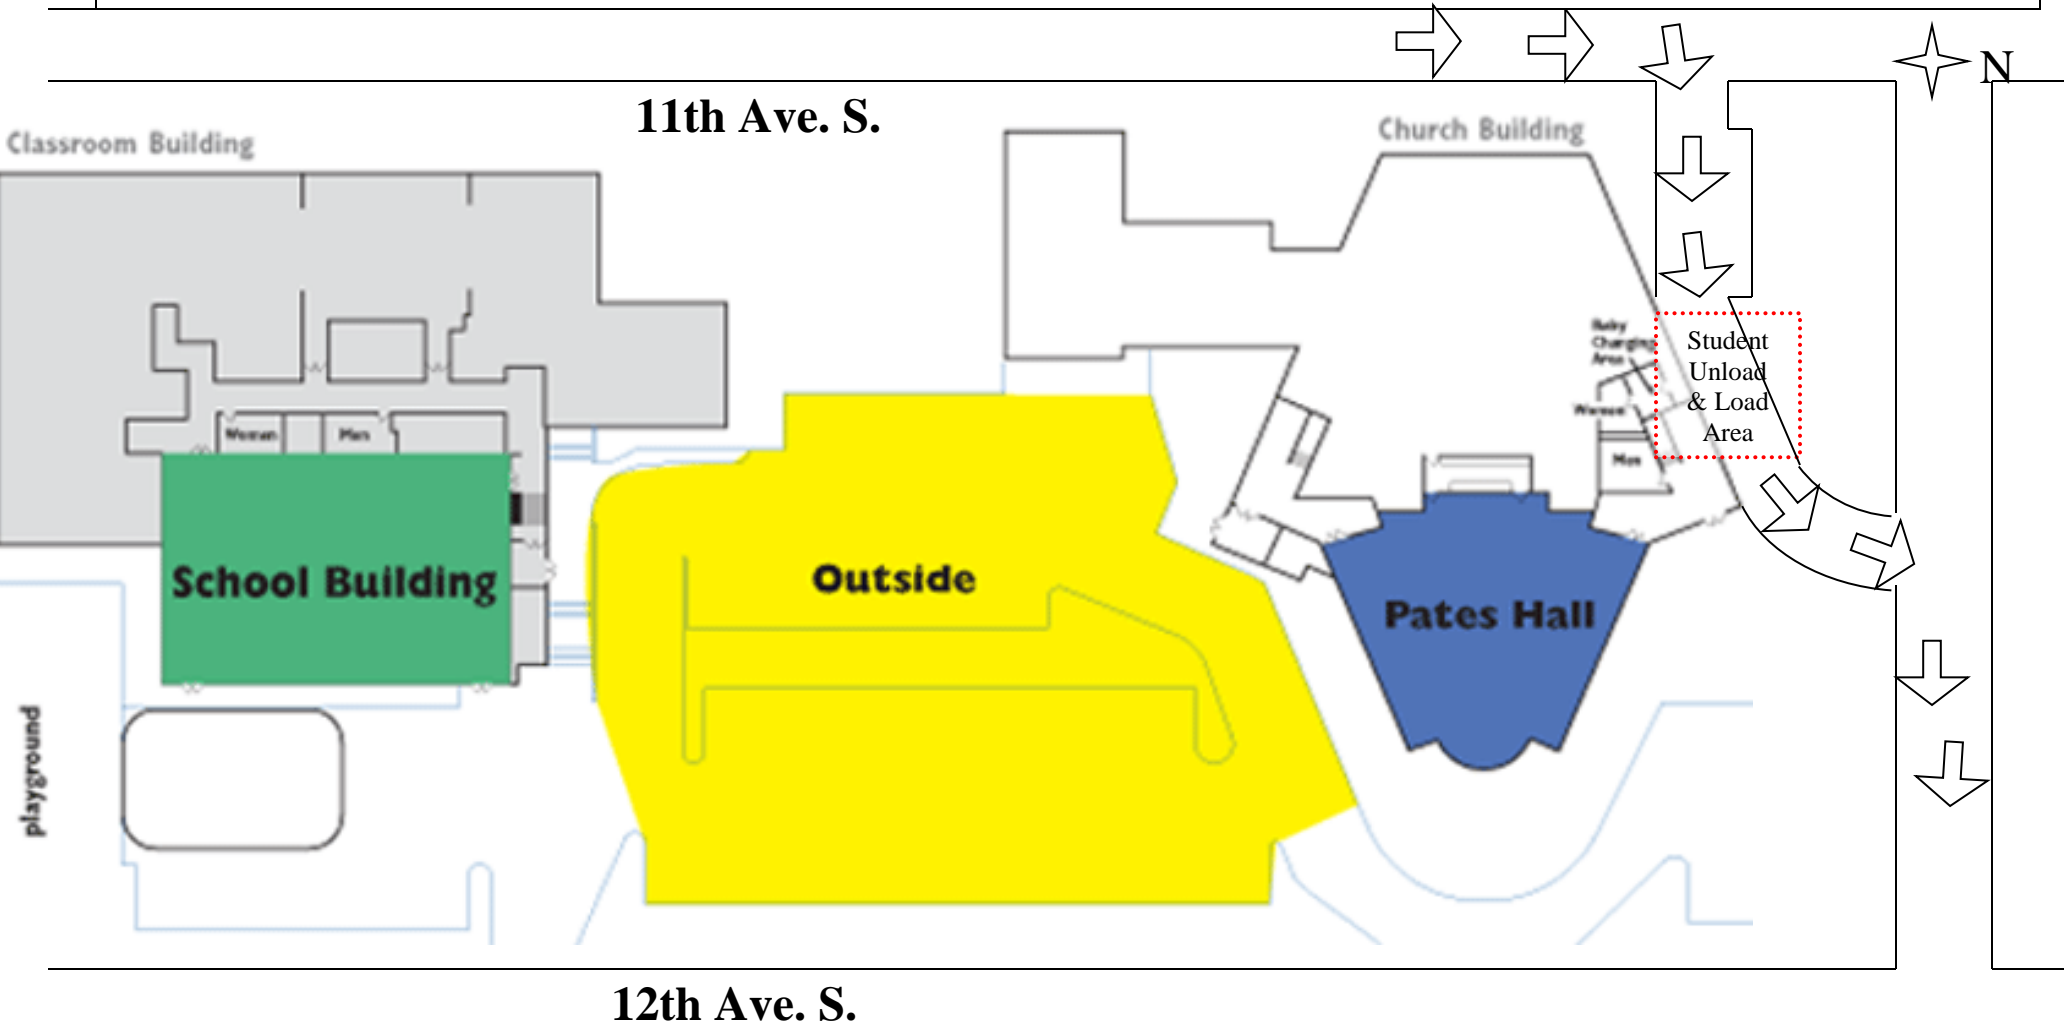

Alternate Car Drop-Off & Pick-Up for K-8

Traveling NORTH on 11th Ave, turn **right** into the driveway at the front of the church. In the morning students are dropped off in front of Door 4 at the church (labeled below). In the afternoon students will be waiting by the church to enter cars on the left side. Please remember to pull all the way up to the car in front of you. After dropping-off or picking up your student pull forward and turn **right** onto 55th St.. Thank you for your patience!

Please **do not** drop students off from your car in front of the school building. We are asking all K-8 families to use the Alternate Car Drop-off & Pick-up diagram to ensure students are safe as they enter the building. Dropping students off on the west side of 11th St has caused dangerous situations in the past. Help us keep everyone safe, and thank you for your patience and understanding!